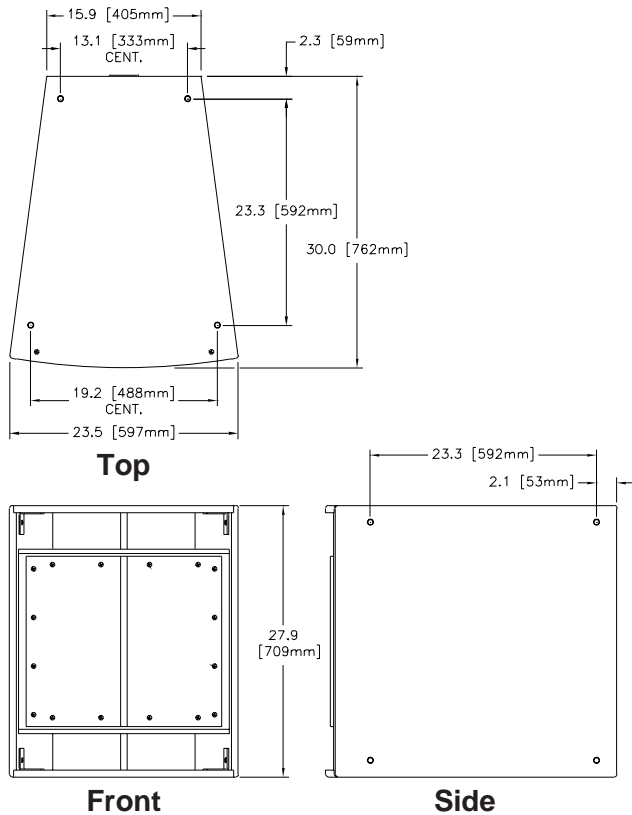

Technical Specifications:

Freq. Response ¹ (-3 dB):	37 Hz - 170 Hz
Freq. Range ¹ (-10 dB):	28 Hz - 170 Hz
Max Calculated SPL ¹ :	132 dB (Peak)
Horizontal Coverage:	Omnidirectional
Vertical Coverage:	Omnidirectional
Power Handling:	400W Continuous, 1600W Peak
LF Sensitivity ¹ :	100 dB, 1W/1m
LF Transducer:	DL18mt 18" (457mm) Driver, 8 ohms
Enclosure Tuning Freq:	36Hz
Recommended Hi-Pass Frequency:	32 Hz, 12dB/oct min.
Recommended Crossover Frequency:	80 Hz
Connectors:	Barrier Strips
Enclosure Material:	13-ply Birch Plywood
Suspension:	16 x 3/8" Threaded Points
Grille:	16 GA Steel
Environmental Spec:	IEC 529 IP24
Dim (H x W x D):	31.0" x 28.3" x 26.0" (787 x 719 x 660 mm)
Net Weight (each):	100 lbs (45.5 kg)
Shipping Weight:	105 lbs (47.7 kg)

¹ Half Space measurement.

Frequency Response (Full/Half Space) :

Impedance:

Block Diagram:

Beamwidth:

Dimension Drawings:

Directivity:

Performance Match: