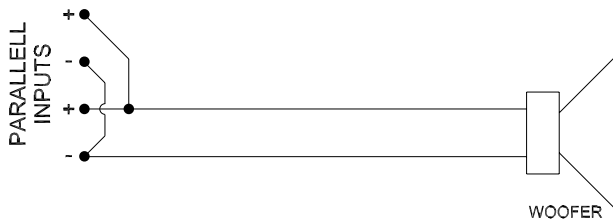

Technical Specifications:

Freq. Response ¹ (-3 dB):	37 Hz - 170 Hz
Freq. Range ¹ (-10 dB):	28 Hz - 170 Hz
Max Calculated SPL ¹ :	132 dB (Peak)
Horizontal Coverage:	Omnidirectional
Vertical Coverage:	Omnidirectional
Power Handling:	400W Continuous, 1600W Peak
LF Sensitivity ¹ :	100 dB, 1W/1m
LF Transducer:	DL18mt 18" (457mm) Driver, 8 ohms
Enclosure Tuning Freq:	36Hz
Recommended Hi-Pass Frequency:	32 Hz, 12dB/oct min.
Recommended Crossover Frequency:	80 Hz
Connectors:	Barrier Strips
Enclosure Material:	13-ply Birch Plywood
Suspension:	16 x 3/8" Threaded Points
Grille:	16 GA Steel
Environmental Spec:	IEC 529 IP24
Dim (H x W x D):	31.0" x 28.3" x 26.0" (787 x 719 x 660 mm)
Net Weight (each):	100 lbs (45.5 kg)
Shipping Weight:	105 lbs (47.7 kg)

¹ Half Space measurement.

Frequency Response (Full/Half Space) :

Impedance:

Block Diagram:

Beamwidth:

Dimension Drawings:

Directivity:

Performance Match: