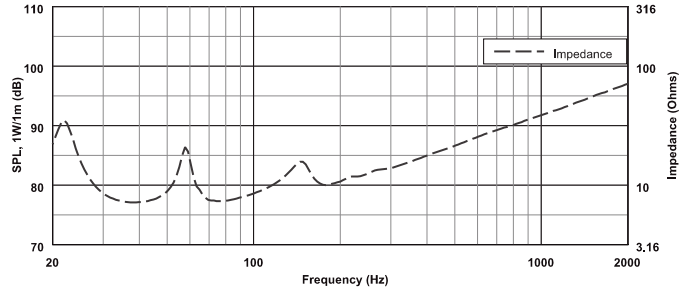

Frequency Response (Full/Half Space) :

Impedance: