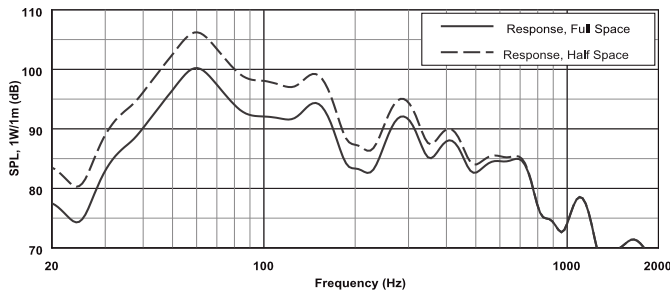

Frequency Response (Full/Half Space) :

Impedance: