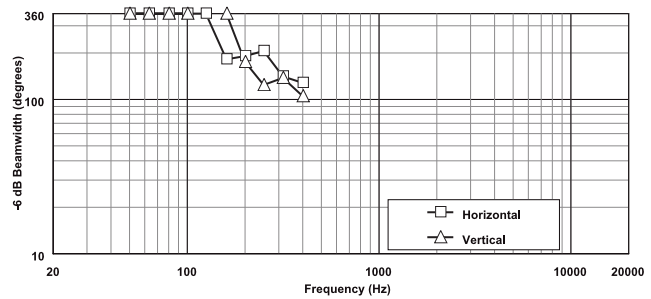

Technical Specifications:

Freq. Response ¹ (-3 dB):	37 Hz - 170 Hz
Freq. Range ¹ (-10 dB):	28 Hz - 170 Hz
Max Calculated SPL ¹ :	132 dB (Peak)
Horizontal Coverage:	Omnidirectional
Vertical Coverage:	Omnidirectional
Power Handling:	400W Continuous, 1600W Peak
LF Sensitivity ¹ :	100 dB, 1W/1m
LF Transducer:	DL18mt 18" (457mm) Driver, 8 ohms
Enclosure Tuning Freq:	36Hz
Recommended Hi-Pass Frequency:	32 Hz, 12dB/oct min.
Recommended Crossover Frequency:	80 Hz
Connectors:	Barrier Strips
Enclosure Material:	13-ply Birch Plywood
Suspension:	16 x 3/8" Threaded Points
Grille:	16 GA Steel
Environmental Spec:	IEC 529 IP24
Dim (H x W x D):	31.0" x 28.3" x 26.0" (787 x 719 x 660 mm)
Net Weight (each):	100 lbs (45.5 kg)
Shipping Weight:	105 lbs (47.7 kg)

¹ Half Space measurement.

Frequency Response (Full/Half Space) :

Impedance:

Block Diagram:

Beamwidth:

Dimension Drawings:

Directivity:

Performance Match: