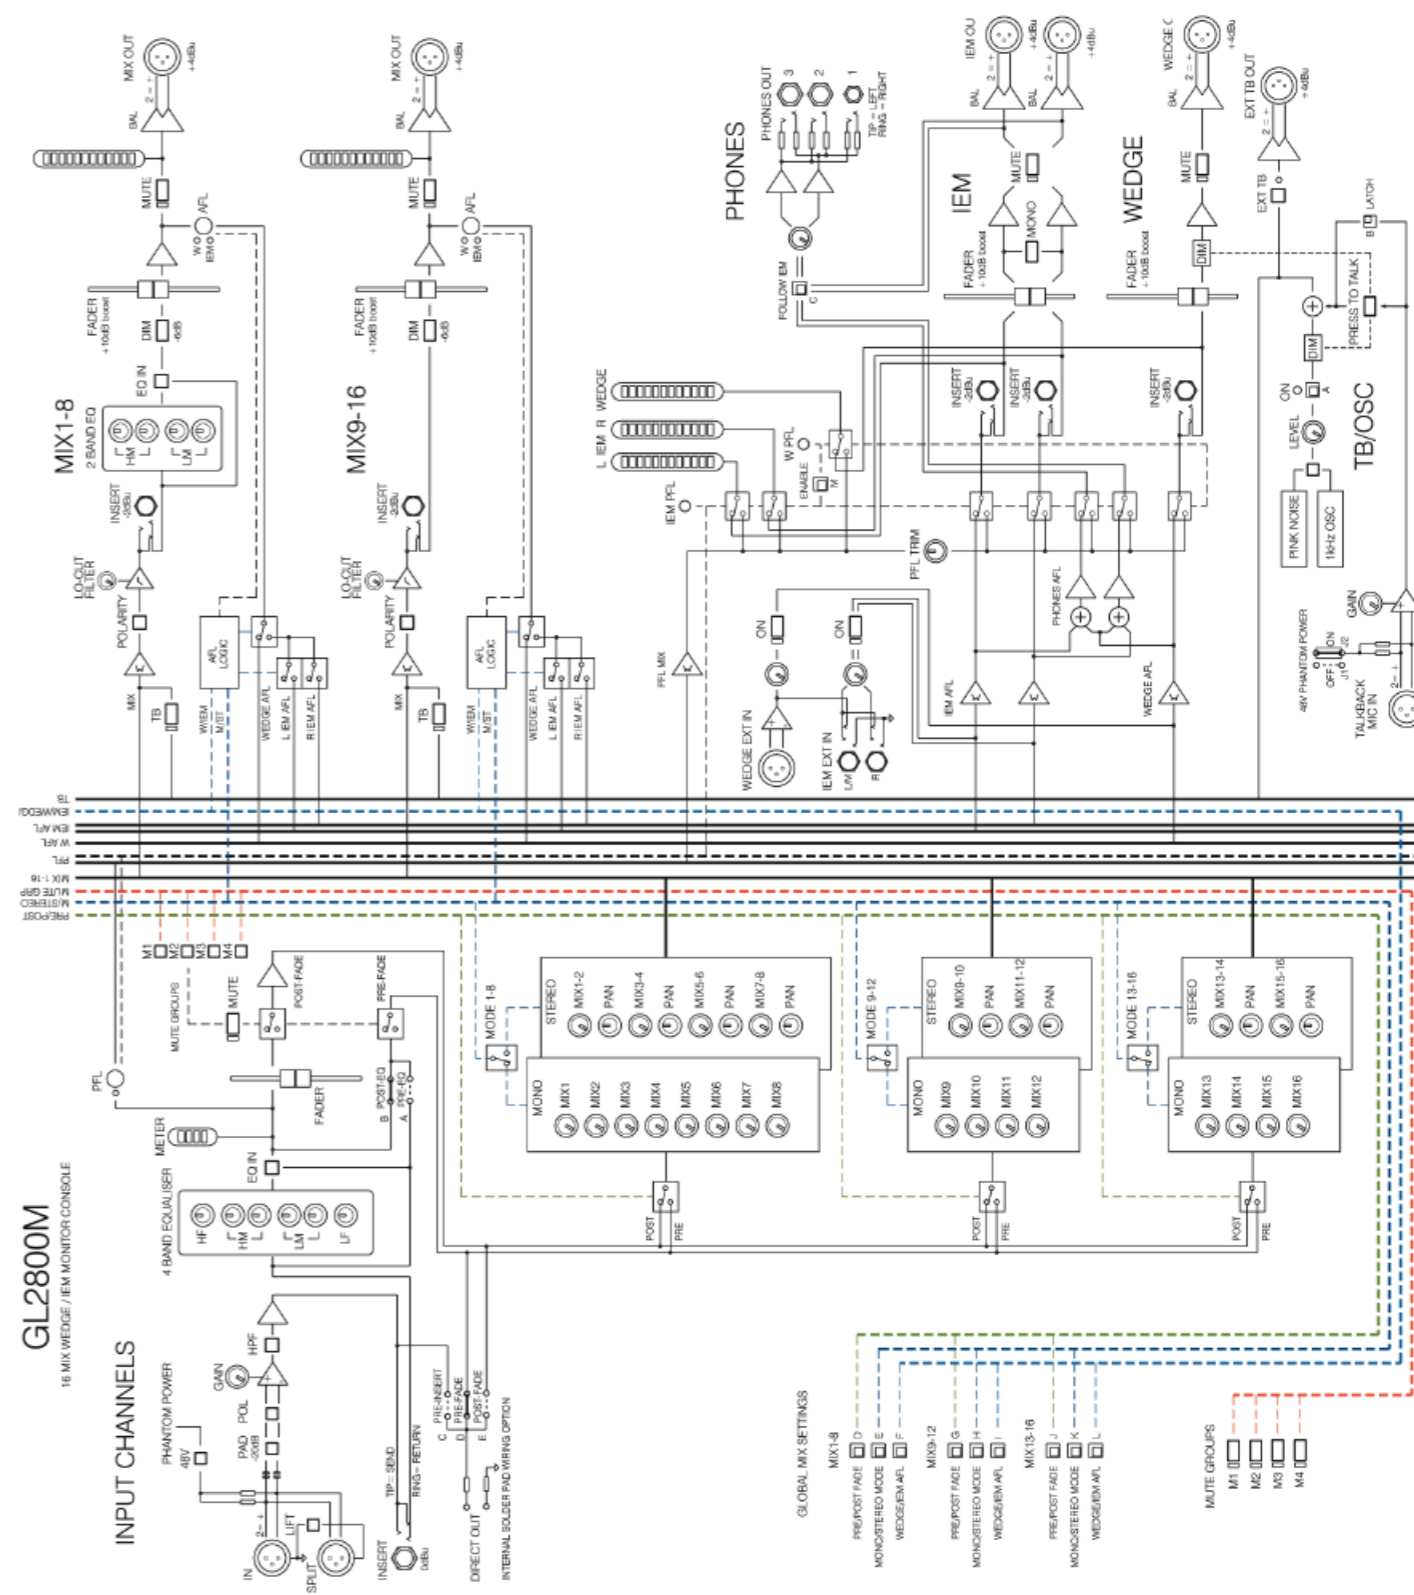

With its 16 mixes and true stereo IEM capability, the GL2800M is able to handle many combinations of wedge and in-ears, and even includes a built-in mic splitter. The engineer is provided with dual listen wedge/IEM monitoring as well as a host of useful tools for setting up the system.

FEATURES

- 24, 32, 40 and 48 channel frame sizes
- 16 mixes globally assigned as mono or stereo with level and pan
- Built-in mic splitter with ground lift switching
- All masters include polarity switch, swept HPF and 6dB dim function
- Mix 1-8 include 2 band swept frequency output EQ
- Engineer's IEM and wedge monitors with faders, meters, inserts and XLR
- IEM/wedge monitor external inputs for FOH comms and IEM rack monitoring
- Mix AFL assignable to either wedge or IEM monitor
- PAFL logic includes PFL override AFL, mono/stereo AFL, PFL to wedge enable
- Headphones follow IEM mode, includes 1/4" and 3.5mm jacks
- Individual phantom power
- Ultra low-noise mix head amp design
- Talkback with independent selection to all mixes and external output
- Talk latch mode for use with switched hand held talkback mic
- Built-in oscillator/ pink noise generator assignable to any mix output
- 4 mute groups
- Mutes on all master faders
- 100Hz channel high pass filters
- Compact footprint ideal for flight casing and saving space at side of stage
- Solid individual card, nutted pot construction in a no nonsense all steel chassis
- Uses RPS11 linear power supply unit
- Built-in dual supply combiner for additional power supply as a backup
- Same chassis as GL2800
- 100mm dust-protected faders
- 4-pin lamp sockets – ALLEN&HEATH LEDLamp available
- Internal jumper plugs for pre/post –EQ aux, direct out and other options

GL2800M

16 MIX WEDGE / IEM MONITOR CONSOLE

GL2800M

16 MIX WEDGE / IEM MONITOR CONSOLE

GL2800M
System Block Diagram