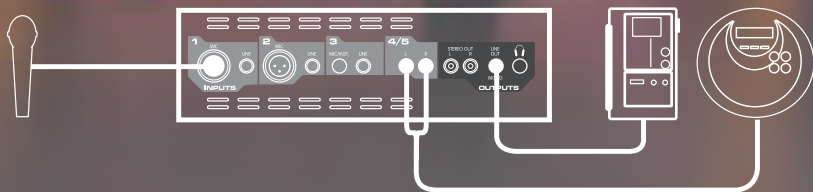

MESSENGER®
PORTABLE PA SYSTEM

Public Relations

-world solutions