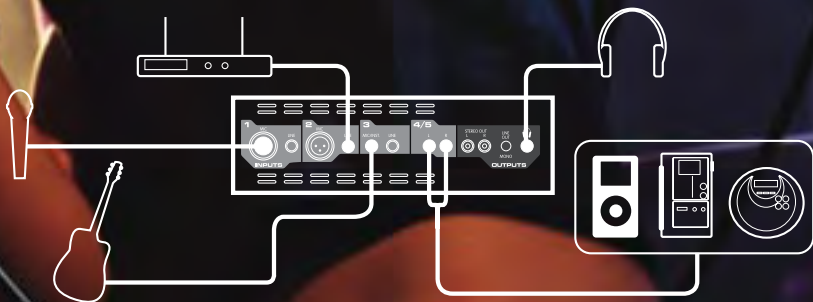

MESSENGER®
PORTABLE PA SYSTEM

Party To Go

after-party