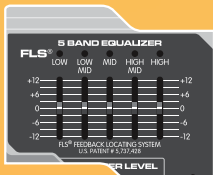

Built-in five-band EQ with patented FLS® Feedback Locating System

Split-Track Mix™ (ch. 4/5) with independent & master volume controls + three EQ bands

Peavey microphone and accessory cables included—a complete, ready-to-use package!