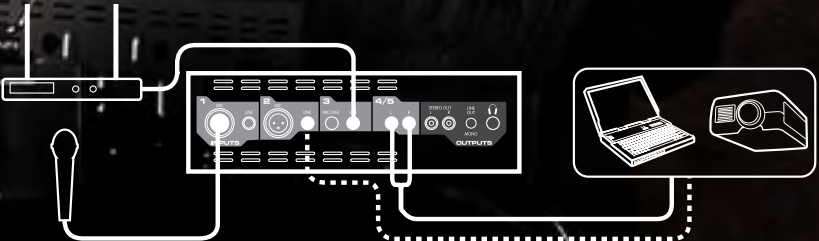

MESSENGER®
PORTABLE PA SYSTEM

All Business

multi-tasker