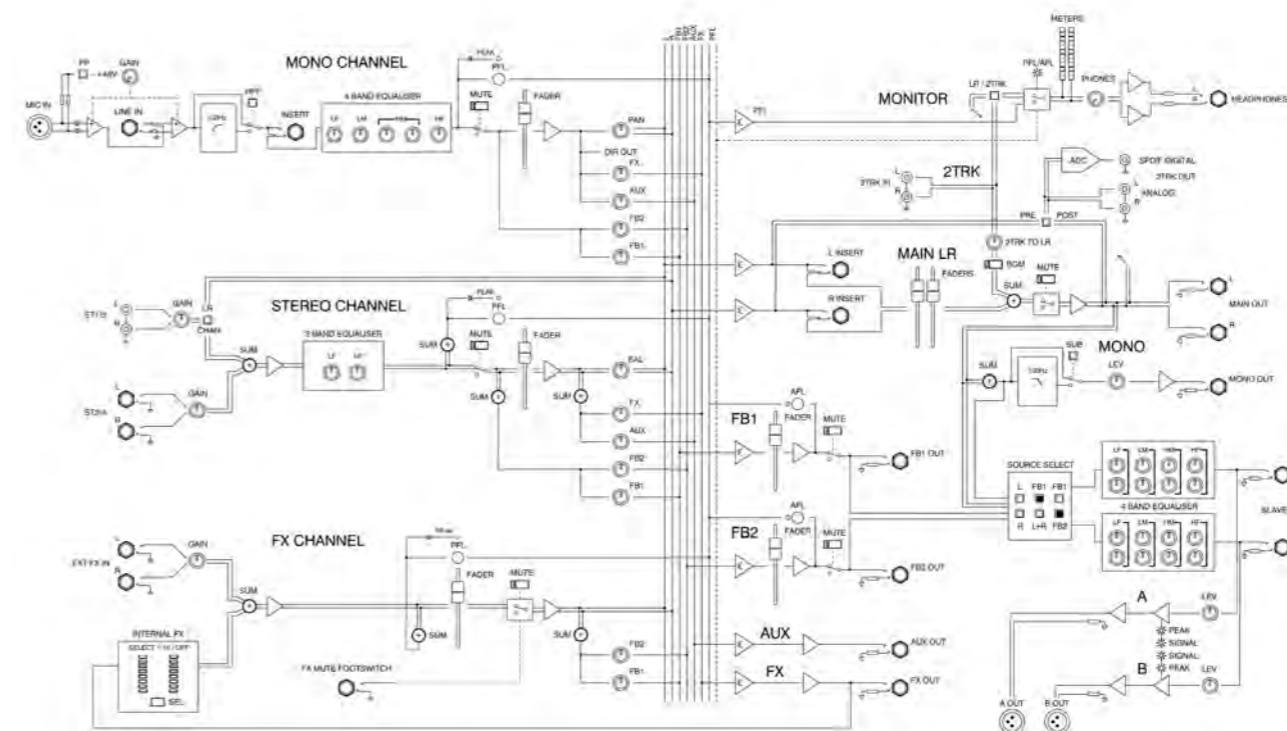

# PA 12,20 & 28

The **PA** range (**PA12**, **PA20** and **PA28**) are robust compact mixers with a straight forward layout and buckets of functionality. With a design and build quality that mirrors our professional touring desks, these mixers are an essential addition to any band, school, theatre, or hire inventory.

## FEATURES

- **Mono Inputs** - 8 (**PA12**), 16 (**PA20**) or 24 (**PA28**) with XLR/TRS inputs, mute and PFL switches with LEDs, and 100mm faders
- **Phantom Power** - individually switched
- **Two-stage Padless Preamp** - directs line sources to the second stage for improved matching and performance
- **Input EQ** - 4-band with shelving LF and HF, a fixed LM band at 250Hz and a swept HM
- **100mm Faders** - with dust covers throughout
- **4 Auxiliary Sends** - with 2 pre-fade sends for foldback, one post-fade for internal or external FX and another post-fade for additional FX or special feeds
- **2 Dual Stereo Channels** - each with TRS jack and RCA phono inputs with independent gain and 2-band EQ
- **Digital FX** - 16 FX programs.
- **Outputs** - source selectable main AB output, mono sum with switchable sub bass filter and analogue and SPDIF digital recording outputs.
- **Output EQ** - 4-band semi-parametric for speaker control more precise than achieved with the typical graphic type EQ
- **Master section** - 12 segment LED meters, standby switching to disconnect the speakers, an XLR lamp socket and background music mode switch