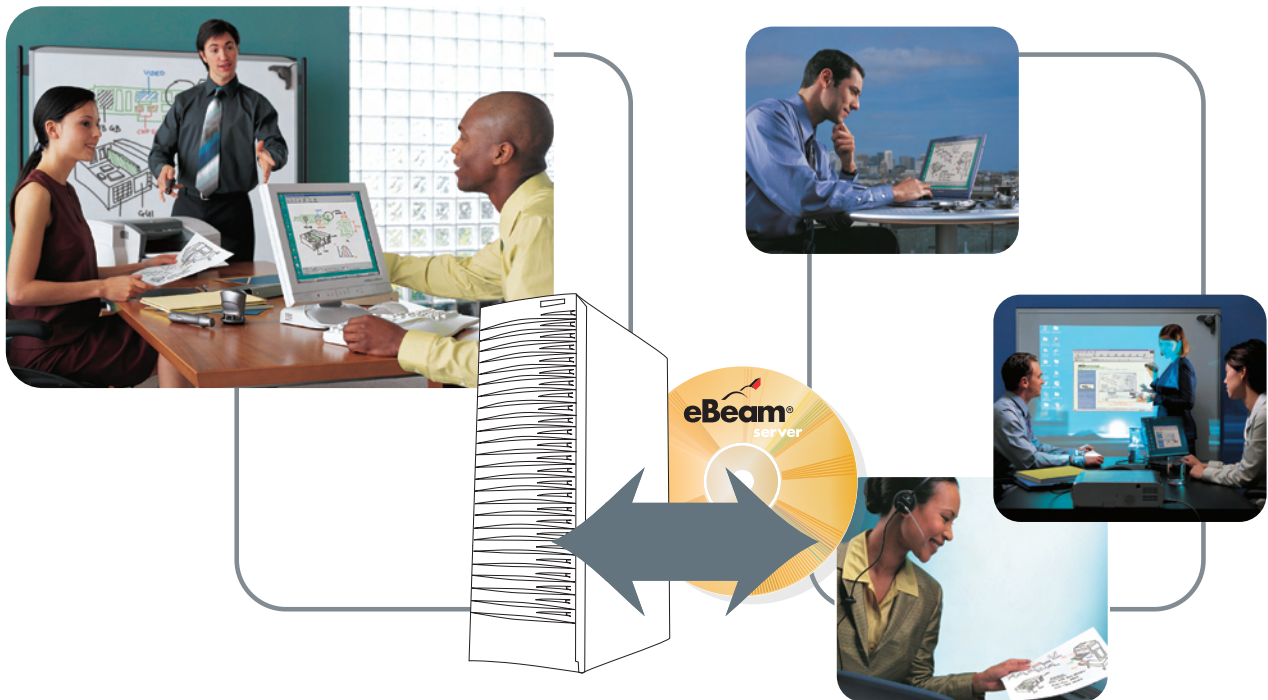

Share and archive secure meetings with co-workers, clients or students!

- Enterprise Server - for up to 50 eBeam meetings and 500 users
- Personal Server - 1 eBeam meeting and 100 users
- Complete meeting archiving and reporting controls
- 128-bit encryption for high-end information security
- Highly recommended for corporate and educational institutions

Share your notes, presentations, documents, images, and drawings with anyone, anywhere in the world!

### eBeam Meeting Server

The eBeam Meeting Server Software is an optional software component for eBeam System users who need to share interactive whiteboard notes and drawings with large audiences. While each eBeam System comes with the ability of sharing notes with up to 10 users on the local network and up to 25 users on the Internet, the eBeam Meeting Server Software provides customers with an affordable large-scale and highly secure in-house web conferencing solution.