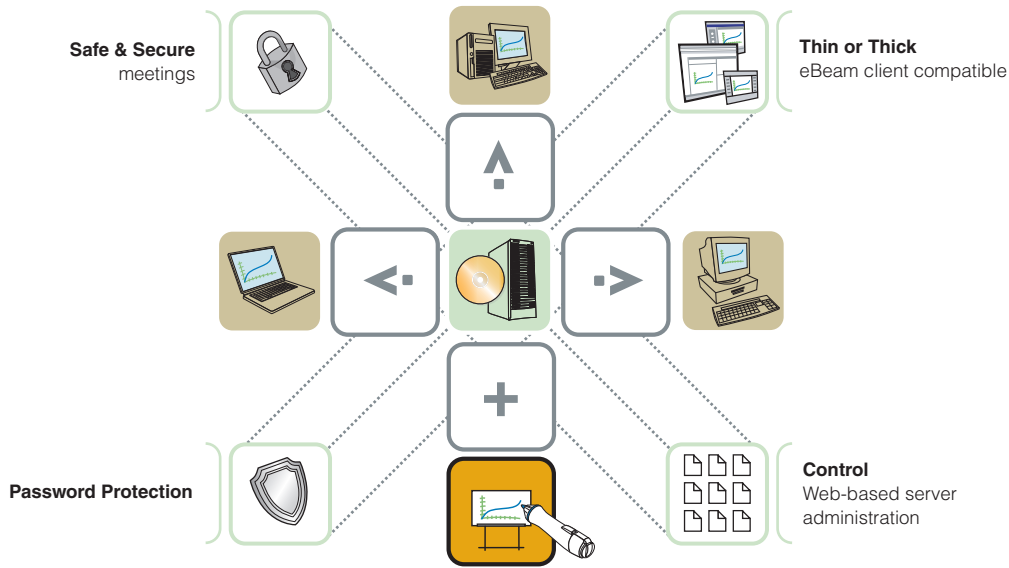

Share and archive secure meetings with co-workers, clients or students!

- Enterprise Server - for up to 50 eBeam meetings and 500 users
- Personal Server - 1 eBeam meeting and 100 users
- Complete meeting archiving and reporting controls
- 128-bit encryption for high-end information security
- Highly recommended for corporate and educational institutions

Share your notes, presentations, documents, images, and drawings with anyone, anywhere in the world!

### eBeam Meeting Server

The eBeam Meeting Server Software is an optional software component for eBeam System users who need to share interactive whiteboard notes and drawings with large audiences. While each eBeam System comes with the ability of sharing notes with up to 10 users on the local network and up to 25 users on the Internet, the eBeam Meeting Server Software provides customers with an affordable large-scale and highly secure in-house web conferencing solution.