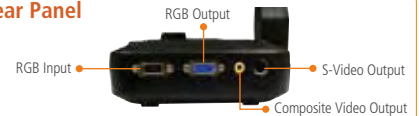

Product Specifications

Image Sensor	1/2" CMOS
Total Pixels	850K Pixels
Output Resolution	XGA (1024 x 768)
Lens	f1= 9.6mm
Zoom	8X Digital Zoom
Frame Rate	12fps (Max.)
Focus	Manual
Shooting Area	A4 Landscape
Image Rotation	Camera Head 0°/ 90°/ 90°
Image Storage	Built-in Memory (Max: 40)
On-Screen Display (OSD)	Provided
Image Effect	Color/ B/W/ Negative/ Mirror/ Reverse/ Freeze
Image Adjust.	Auto/ Manual
(White Balance/Exposure/Night View)	
Display Mode	Text/ Graphics
Capture Mode	Single/Continuous
Profile	Provided
Timer	Provided
Flicker Filter Control	2 Levels
RGB Input / Output	Provided (15-Pins D-sub, Pass Through)
S-Video, Composite Video Output	Provided (NTSC or PAL)
USB 2.0 Port	Provided (USB Camera/ Built-in Image Download)
Light Source	Embedded LED Lamp
Dimension	Operating: 160mm x 170mm x 450mm Folded: 287.4mm x 232.5mm x 61mm
Net Weight	2.4kg (5.31lbs)
Power Source	AC/DC 100-240V ~ 4A ~ 4.2A, 50/60 Hz
Warranty	3 Year Limited Parts and Labor^{*1}
Certifications	FCC, CE

Compatible Operating System

Windows®	2000 (SP4), XP (SP2), Vista (32-bit or 64-bit)
Macintosh®	OS 10.3 (Panther), OS 10.4 (Tiger), OS 10.5 (Leopard)

Package Content

AVerVision CP130	RCA Cable
Power Adapter & Cord	User Manual
VGA Cable	AVerVision Software CD
S-Video Cable	Anti-Glare Sheet
USB Cable	Warranty Card

* Please refer to warranty card

Rear Panel

Right Panel

Left Panel

Optional Accessories

Distributor / Dealer :

AVerMedia®
www.avermedia.com
www.avervision.com