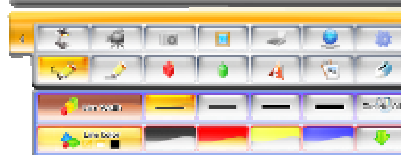

AVerVision Software

AVerMedia's new AVerVision software offers brand new UI with the ability to do networking, add annotations to document camera content, and capture still images, record video clips with audio in multiple formats.

Minimum System Requirement

For PC

- ☐ Intel® Pentium® IV or AMD Athlon® XP or higher processor
- ☐ 3 GHz Pentium IV or Intel core 2 duo or better (recommended)
- ☐ Windows 2000 Professional (SP4), Windows XP Professional (SP2) or Home, Vista (32-bit or 64-bit)

For MAC

- ☐ 1 GHz G4 processor or 1.83 GHz Intel core 2 duo or better
- ☐ Mac OS 10.3.(Panther), or 10.4.(Tiger), or 10.5 (Leopard)

Memory: 512 MB (1GB recommended for Vista and Leopard)

Hard Disk: 60MB of available hard-disk space

LAN connection for Networking function: RJ-45 100T, or 802.11b WLAN (802.11g recommended)

AVerVision Features

- Image Enhance Mode
- Networking
- Annotation
- Video and Audio recording
- Still image capture (Single/Continuous)
- Support TWAIN
- Control Document Cameras features from control panel
- Printer

Package Content

Standard

- AVerVision CP150
- Power Adapter & Cord
- VGA Cable
- S-Video Cable
- USB Cable
- RCA Cable
- Remote Control with Batteries
- User Manual
- AVerVision Software CD
- Warranty Card
- Anti-Glare Sheet

Optional Accessory

- Microscope Adapter
- Light Box
- Carrying Bag