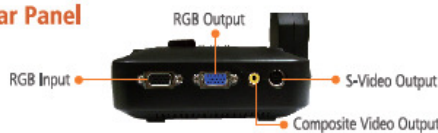

AVerVision Software

AVerMedia's new AVerVision software offers brand new UI with the ability to do networking, add annotations to document camera content, and capture still images, record video clips with audio in multiple formats.

Minimum System Requirement

For PC

- ☐ Intel® Pentium® IV or AMD Athlon® XP or higher processor
- ☐ 3 GHz Pentium IV or Intel core 2 duo or better (recommended)
- ☐ Windows 2000 Professional (SP4), Windows XP Professional (SP2) or Home, Vista (32-bit or 64-bit)

For MAC

- ☐ 1 GHz G4 processor or 1.83 GHz Intel core 2 duo or better
- ☐ Mac OS 10.3.(Panther), or 10.4.(Tiger), or 10.5 (Leopard)

Memory: 512 MB (1GB recommended for Vista and Leopard)

Hard Disk: 60MB of available hard-disk space

LAN connection for Networking function: RJ-45 100T, or 802.11b WLAN (802.11g recommended)

AVerVision Features

- Image Enhance Mode
- Networking
- Annotation
- Video and Audio recording
- Still image capture (Single/Continuous)
- Support TWAIN
- Control Document Cameras features from control panel
- Printer

Package Content

Standard

- AVerVision CP150
- Power Adapter & Cord
- VGA Cable
- S-Video Cable
- USB Cable
- RCA Cable
- Remote Control with Batteries
- User Manual
- AVerVision Software CD
- Warranty Card
- Anti-Glare Sheet

Optional Accessory

- Microscope Adapter
- Light Box
- Carrying Bag

Rear Panel

Right Panel

Left Panel

*1 Please refer to user manual

*2 Features subject to change without notice

Global Home Page: www.avermedia.com, www.avervision.com

International / Taiwan: (Tel) 886-2-2226-3630 (Fax) 886-2-2226-8751

USA: (Tel) 1-408-263-3828 (Fax) 1-408-263-8132

U.K.: (Tel) 44-870-224-7116 (Fax) 44-44-870-224-7124

Germany: (Tel) 49 (6074) 40740-0 (Fax) 49 (6074)40740-37

France: (Tel) 01 60 05 75 16 (Fax) 01 60 05 78 42

Spain: (Tel) 34-91-804- 6035 (Fax) 34-91-803-7629